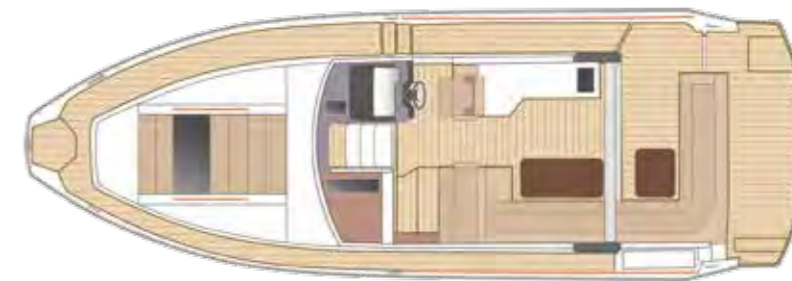

# NEW 35 AQ

**FOR THE 2017 SEASON** Aquador is proud to present the first in a new line of yachts. First out is the AQ 35, a fully enclosed saloon version of the new series.

Led by Thorup Design, the Aquador design team has come up with a new look that breaks with Aquador's design traditions, but keeps faith with the elegant and functional style that has become Aquador's trademark.

## AQUADOR 35 AQ LAYOUT

DECK

SALONG

CABINS

NEW 35 AQ

WITH ITS NEW,  
MODERN EXTERIOR  
DESIGN AND PRACTICAL,  
ELEGANT INTERIOR,  
THIS BOAT HERALDS  
A NEW DIRECTION  
IN AQUADOR'S HISTORY.

**AQUADOR**

SCANDINAVIAN HERITAGE